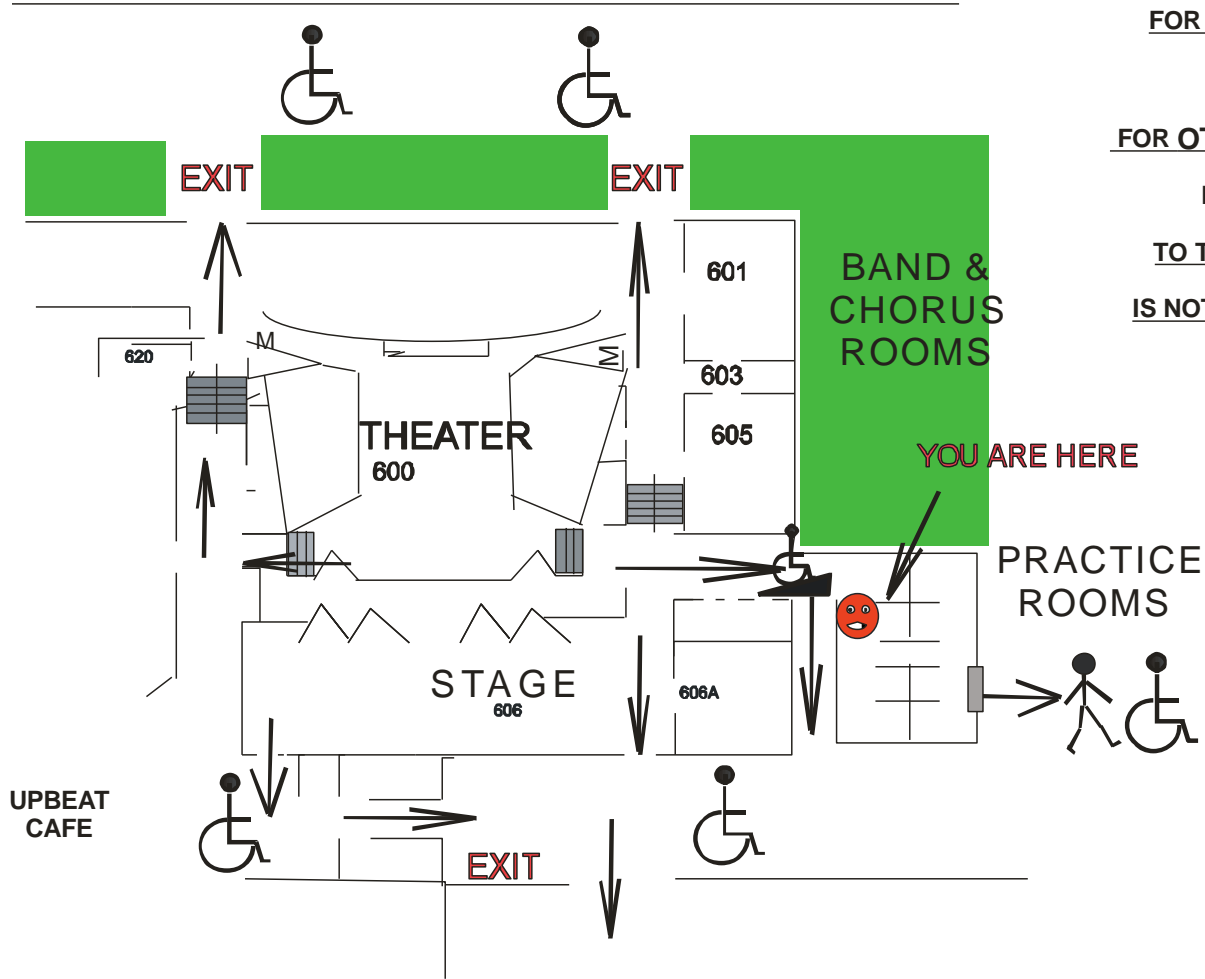

EVACUATION ROUTES: GYMNASIUM

THEATERS
HALLWAY -

THEATER

THOSE RESPONSIBLE

FOR EVACUATION

MUST CLEAR EXIT DOORS

FOR THE DISABLED

AND

FOR OTHER EVACUEES

EVACUATION

TO THE COURTYARD

IS NOT RECOMMENDED.

CAMPUS NORTH

EVACUATION ROUTES: THEATER, BAND, CHORUS & PRACTICE ROOMS

THOSE RESPONSIBLE
FOR EVACUATION
MUST CLEAR EXIT DOORS
FOR THE DISABLED
AND
FOR OTHER EVACUEES.
EVACUATION
TO THE COURTYARD
IS NOT RECOMMENDED.

EVACUATION ROUTES: GYMNASIUM

THEATERS HALLWAY -

THEATER

THOSE RESPONSIBLE
 FOR EVACUATION
 MUST CLEAR EXIT DOORS
FOR THE DISABLED
 AND
FOR OTHER EVACUEES
EVACUATION
 TO THE COURTYARD
 IS NOT RECOMMENDED.