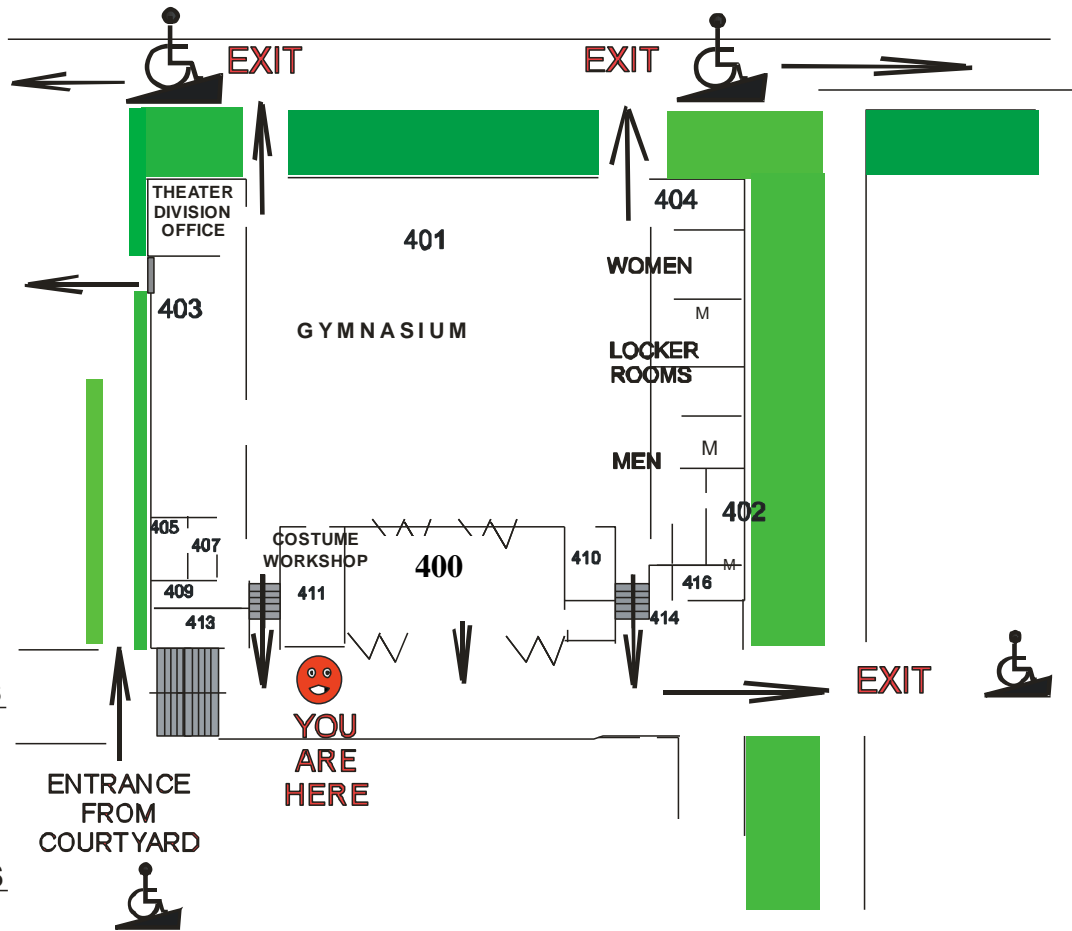

EVACUATION ROUTES: GYMNASIUM

THEATERS
HALLWAY -

THEATER

THOSE RESPONSIBLE

FOR EVACUATION

MUST CLEAR EXIT DOORS

FOR THE DISABLED

AND

FOR OTHER EVACUEES

EVACUATION

TO THE COURTYARD

IS NOT RECOMMENDED.

CAMPUS NORTH

EVACUATION ROUTES: THEATER, BAND, CHORUS & PRACTICE ROOMS

THOSE RESPONSIBLE
FOR EVACUATION
MUST CLEAR EXIT DOORS
FOR THE DISABLED
AND
FOR OTHER EVACUEES.
EVACUATION
TO THE COURTYARD
IS NOT RECOMMENDED.

EVACUATION ROUTES: GYMNASIUM

THEATERS HALLWAY -

THEATER

THOSE RESPONSIBLE
 FOR EVACUATION
 MUST CLEAR EXIT DOORS
FOR THE DISABLED
 AND
FOR OTHER EVACUEES
EVACUATION
 TO THE COURTYARD
 IS NOT RECOMMENDED.